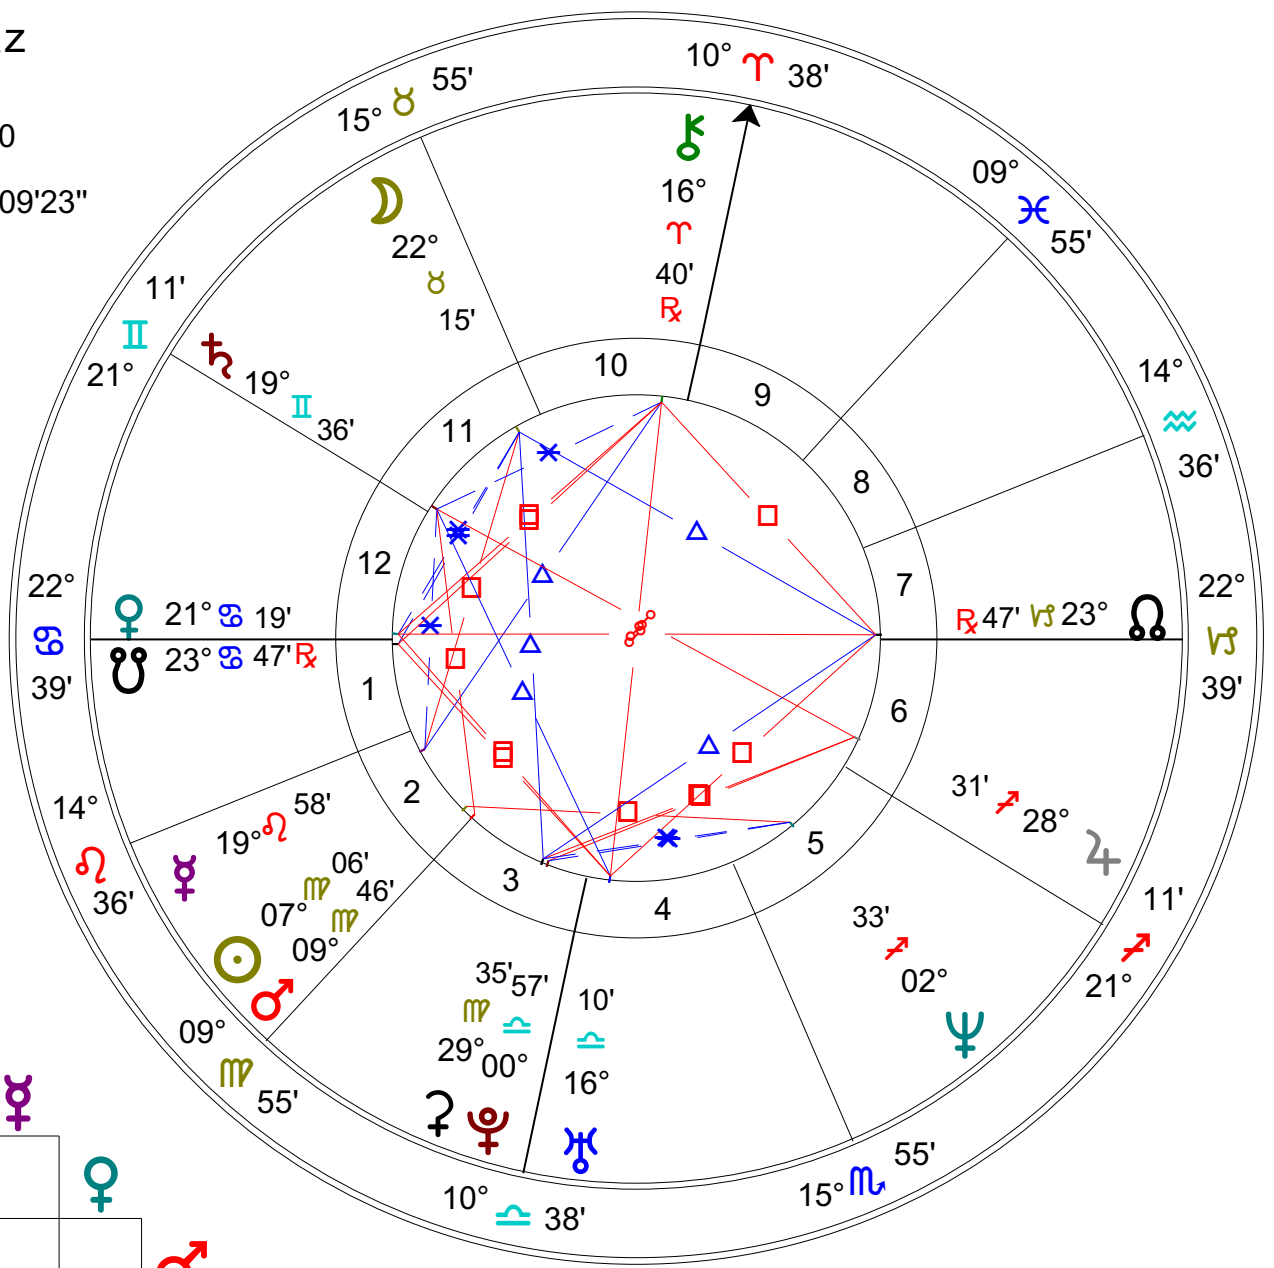

Cameron Diaz
 Natal Chart
 Aug 30 1972, Wed
 2:53 am PDT +7:00
 San Diego, CA
 32°N42'55" 117°W09'23"
 Geocentric
 Tropical
 Placidus
 Mean Node

Compliments of:-
 Lynn Hayes
 103 W. Weaver St. #4
 Carrboro NC 27510
 866-575-LYNN (5966)
www.astrodynamics.net