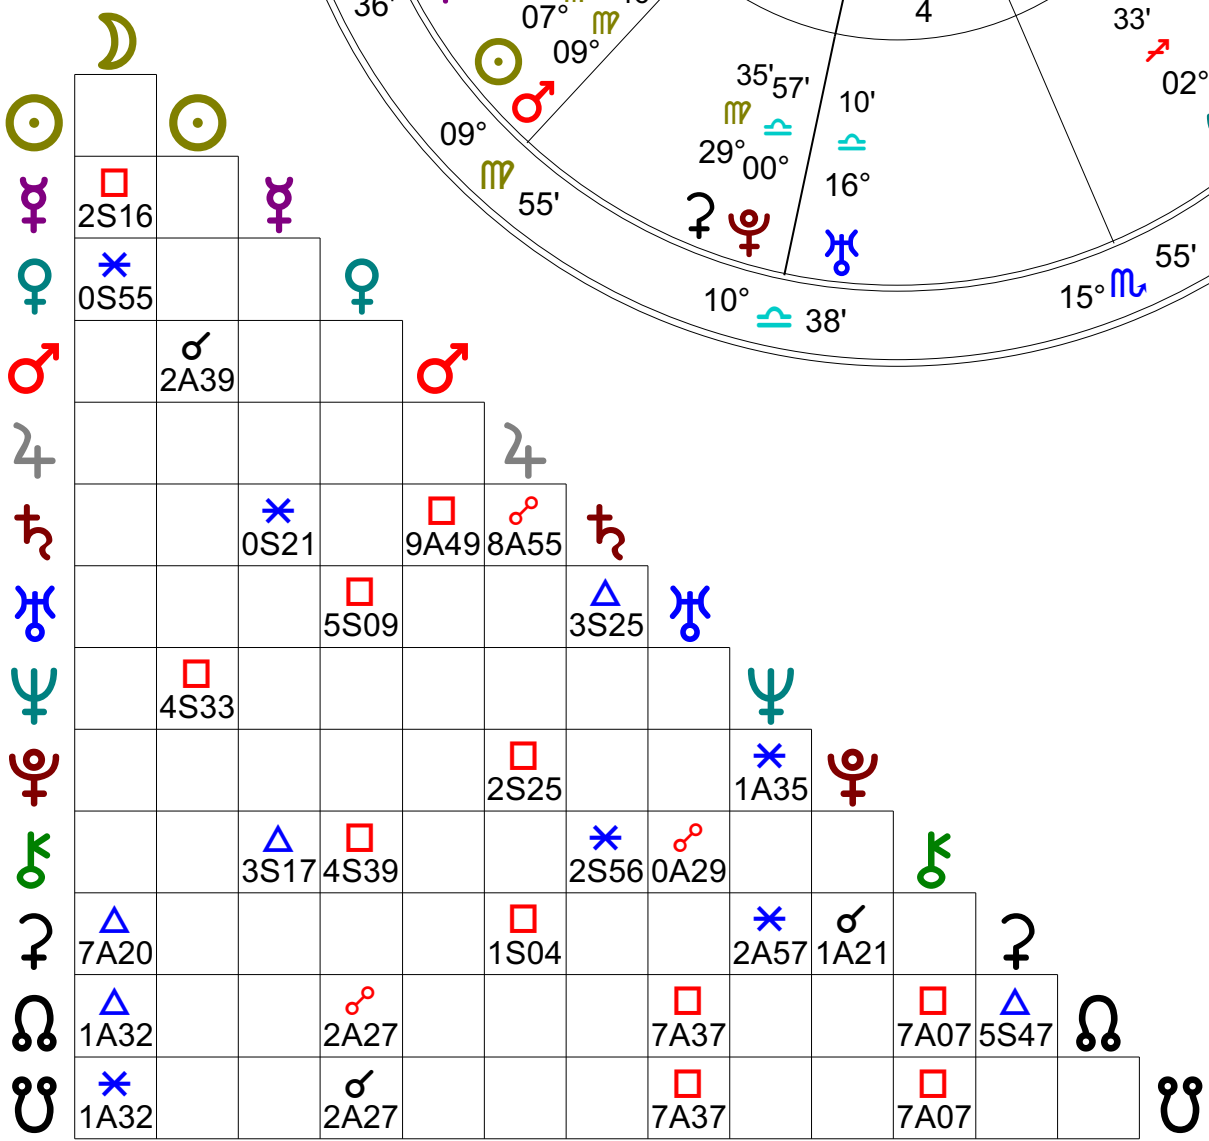

Cameron Diaz
 Natal Chart
 Aug 30 1972, Wed
 2:53 am PDT +7:00
 San Diego, CA
 32°N42'55" 117°W09'23"
 Geocentric
 Tropical
 Placidus
 Mean Node

Compliments of:-
 Lynn Hayes
 103 W. Weaver St. #4
 Carrboro NC 27510
 866-575-LYNN (5966)
www.astrodynamics.net