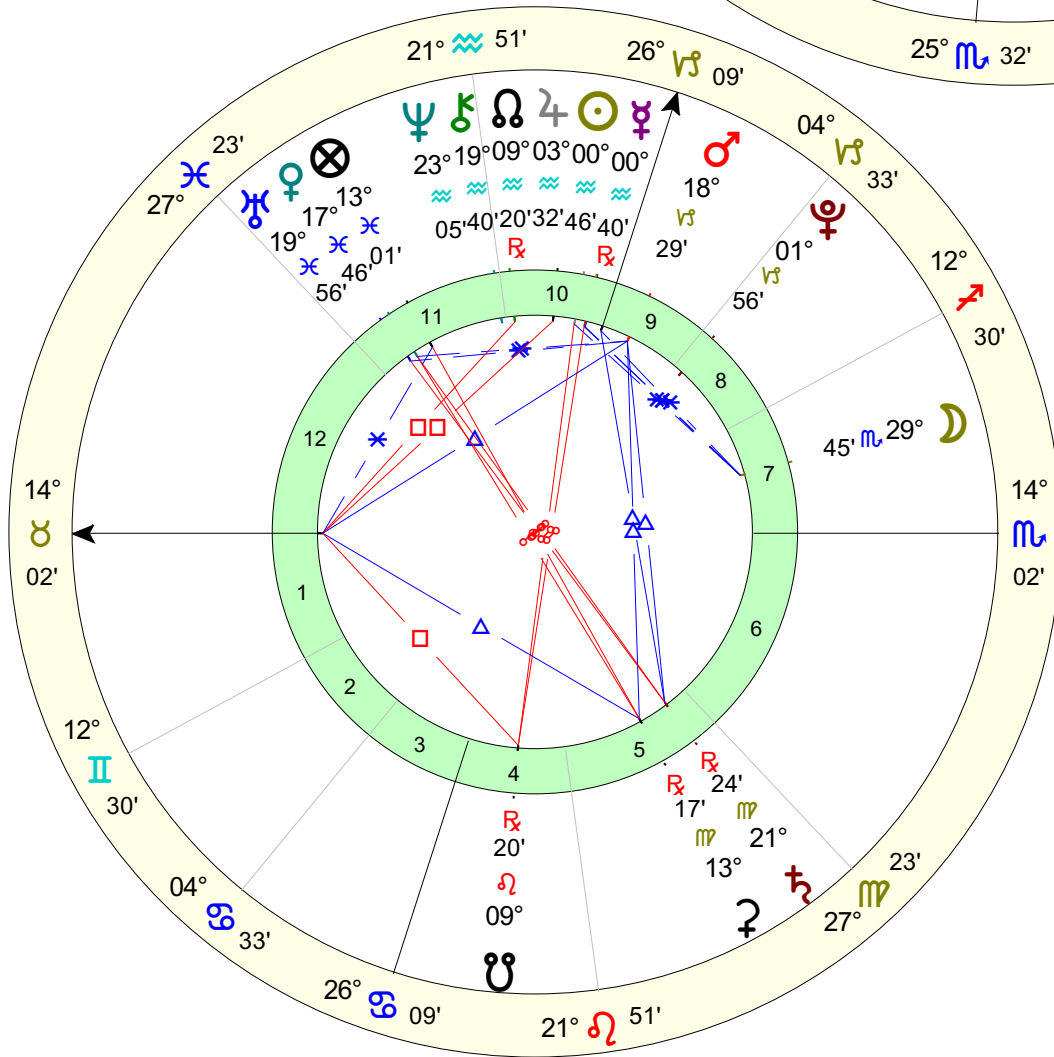

Upper Right
Retaking of the Oath
Natal Chart

Jan 21 2009, Wed
7:35 pm EST +5:00
Washington, DC
38°N53'42" 077°W02'12"
Geocentric
Tropical
Placidus
True Node

True Node
Placidus
Tropical
Geocentric
38°N53'42" 077°W02'12"
Washington, DC
12:00 pm EST +5:00
Jan 20 2009, Tue
Event Chart
Inauguration
Bottom Left