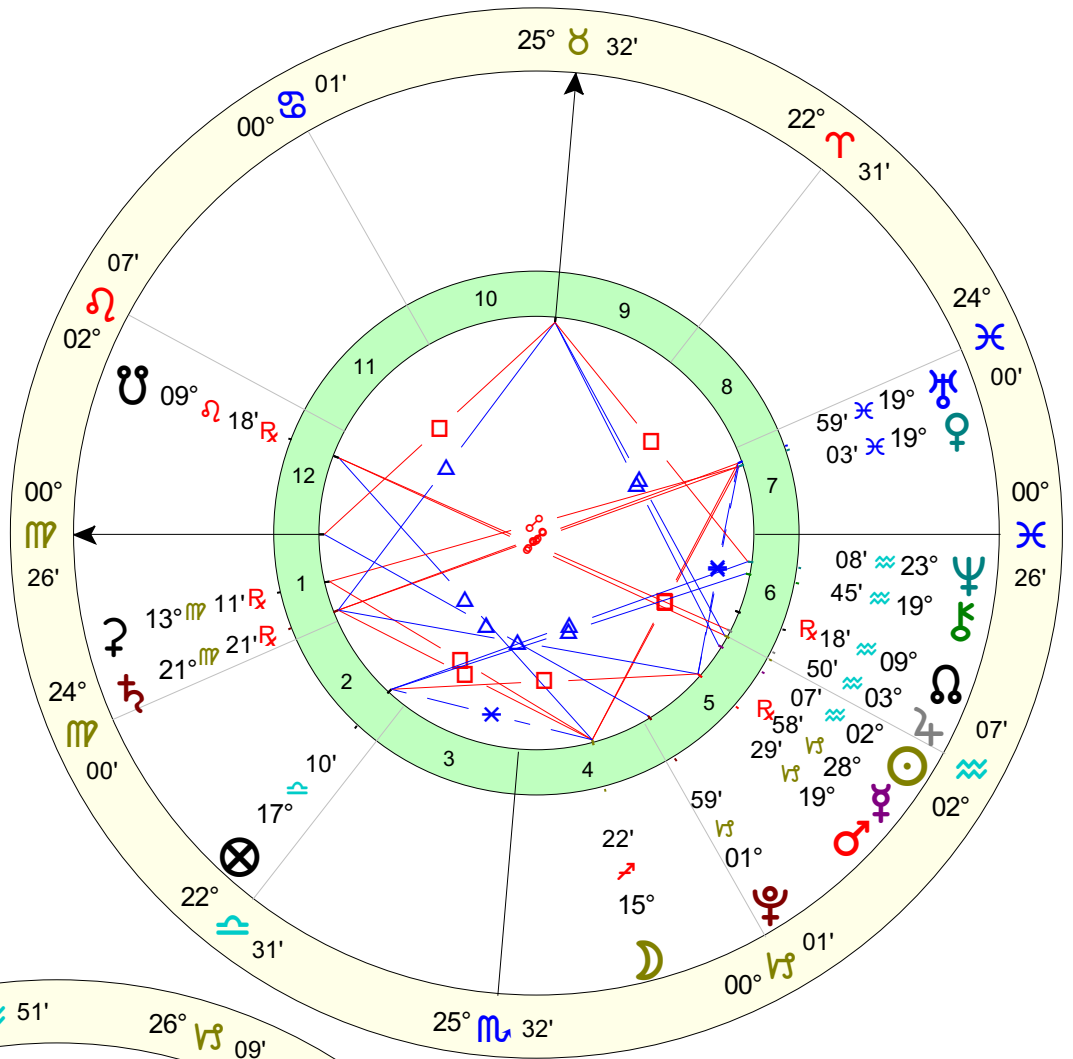

Upper Right
Retaking of the Oath
Natal Chart

Jan 21 2009, Wed
7:35 pm EST +5:00
Washington, DC
38°N53'42" 077°W02'12"
Geocentric
Tropical
Placidus
True Node

True Node
Placidus
Tropical
Geocentric
38°N53'42" 077°W02'12"
Washington, DC
12:00 pm EST +5:00
Jan 20 2009, Tue
Event Chart
Inauguration
Bottom Left